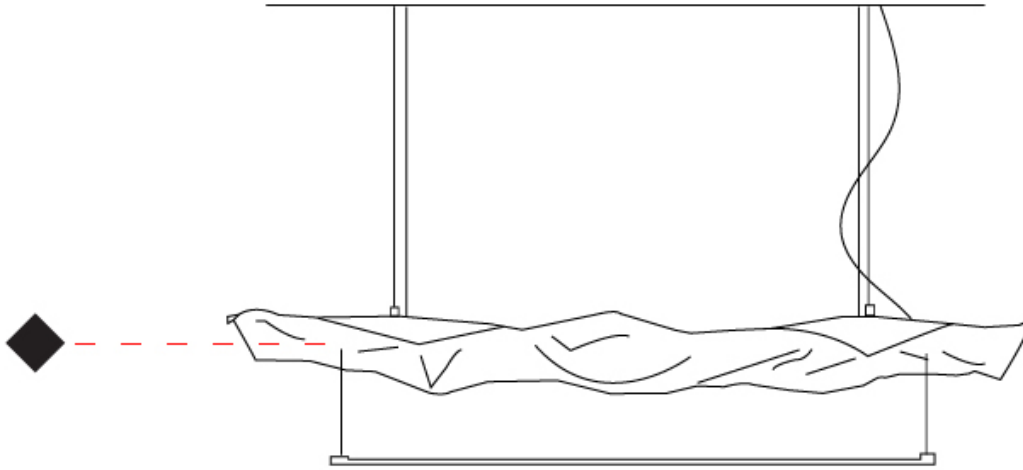

CRASH SURFACE

D132053-

PROJECT _____

TYPE _____

SPECIFIER _____

QUANTITY _____

DATE _____

D