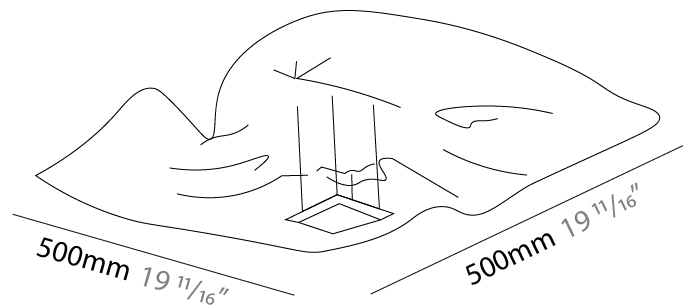

PROJECT	_____
TYPE	_____
SPECIFIER	_____
QUANTITY	_____
DATE	_____

CRASH SURFACE

D132050- _____
base number

1. To build a product code in our configurator select the specify button on the base model # product page
2. To build a manual product code on this datasheet choose from the options listed below in blue font and add the suffix to the base model #

GENERAL

Series: Crash
Brand: Knikerboker
Division: Design
Mounting Type: Surface
Mounting Location: Ceiling

PHYSICAL

Shape: Rectangle
Length (mm): 500
Length (in): 19 ¹¹/₁₆
Width (mm): 500
Width (in): 19 ¹¹/₁₆
Height (mm): 300
Height (in): 11 ¹³/₁₆
Light Distribution: Indirect
Fixture Finish: EWH / EBK / MAN / COF / PRD / SLF / GLF / CLF / BRL / EWS / EWG / EWC / EWR / EBS / EBG / EBC / EBC / EBB / MAS / MAD / MAC / MAB / COS / CGO / CCL / CBL / PRS / PRG / PRC / PRB
Fixture Material: Metal

ELECTRICAL

Lamp Type: LED
Input Wattage (W): 21
Total Output Wattage (W): 20
Dimming: Tri-Mode (Non-Dimming and Phase Dimming (120Vac only) and 0-10V Dimming)
Driver Included: Yes
Driver Location: Integrated
Driver Type: Constant Current - Universal
Driver Class: Class 2
Input Voltage (V): 120 - 277
Constant Current (MA): 250

LED

Number of LEDs: 2
Color Temperature (°K): 3000
Max. Delivered Lumen (lm): 2200
CRI: >85 CRI
Lamp Life (hrs): 50000

OPTICAL

RATINGS AND CERTIFICATIONS

Certified By: Certified for North American Standards
IP rating: IP20