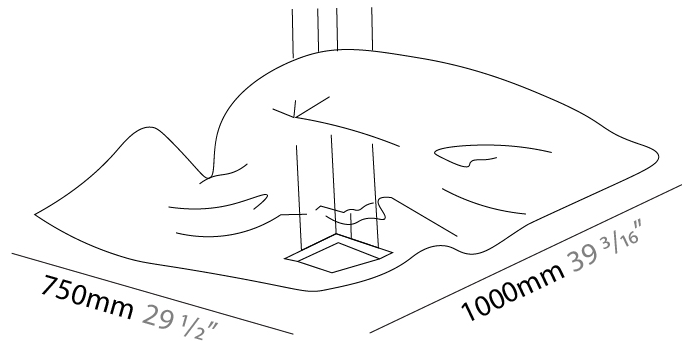

PROJECT	_____
TYPE	_____
SPECIFIER	_____
QUANTITY	_____
DATE	_____

CRASH SURFACE

D132053- _____
base number

1. To build a product code in our configurator select the specify button on the base model # product page
2. To build a manual product code on this datasheet choose from the options listed below in blue font and add the suffix to the base model #

GENERAL

Series: Crash
Brand: Knikerboker
Division: Design
Mounting Type: Surface
Mounting Location: Ceiling

PHYSICAL

Shape: Rectangle
Length (mm): 750
Length (in): 29 1/2
Width (mm): 750
Width (in): 29 1/2
Extension (mm): 150
Extension (in): 5 7/8
Light Distribution: Indirect
Fixture Finish: EWH / EBK / MAN / COF / PRD / SLF / GLF / CLF / BRL / EWS / EWG / EWC / EWR / EBS / EBG / EBC / EBC / EBB / MAS / MAD / MAC / MAB / COS / CGO / CCL / CBL / PRS / PRG / PRC / PRB
Fixture Material: Metal

ELECTRICAL

Lamp Type: LED
Input Wattage (W): 21
Total Output Wattage (W): 20
Dimming: Tri-Mode (Non-Dimming and Phase Dimming (120Vac only) and 0-10V Dimming)
Driver Included: Yes
Driver Location: Integrated
Driver Type: Constant Current - Universal
Driver Class: Class 2
Input Voltage (V): 120 - 277
Constant Current (MA): 250
Upon Request: 0-10Vdc dimming / Phase dimming @120Vac / 277Vac

LED

Number of LEDs: 2
Color Temperature (°K): 3000
Max. Delivered Lumen (lm): 1100
CRI: >85 CRI
Lamp Life (hrs): 50000

OPTICAL

RATINGS AND CERTIFICATIONS

Certified By: Certified for North American Standards
IP rating: IP20